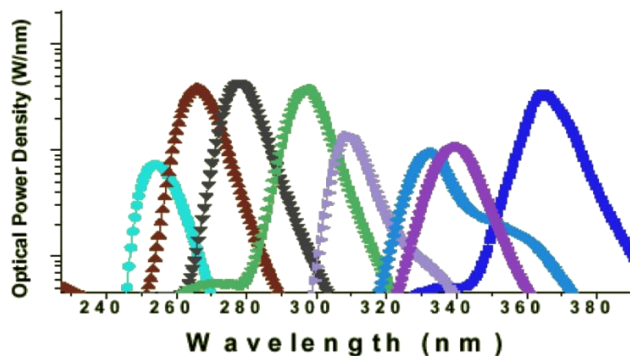

Multi-wavelength Lamps

Wavelengths can be individually driven or powered simultaneously for a broadband light source

T0-3 Package—Up to 8 wavelengths

T0-5 Package—Up to 12 wavelengths

LCC—Up to 24 wavelengths

T0-3 Package 8 wavelengths individually addressable

T0-3 Package 8 wavelengths broadband light source

Ideal Light source for UV Spectroscopy Application

- Instant on/off
 - Fast switching ~2 nanoseconds
 - Eliminates need for choppers
- Fully customizable
 - Select wavelengths for your application
 - From 240nm to 355nm (longer wavelengths available on request)
- Long Life
- Robust and Compact
 - Ideal for portable systems