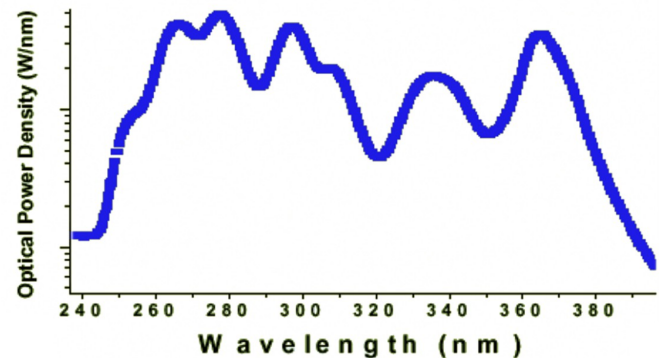

T0-3 Package 8 wavelengths broadband light source

Ideal Light source for UV Spectroscopy Application

- Instant on/off
  - Fast switching ~2 nanoseconds
  - Eliminates need for choppers
- Fully customizable
  - Select wavelengths for your application
  - From 240nm to 355nm (longer wavelengths available on request)
- Long Life
- Robust and Compact
  - Ideal for portable systems

UVD Lighting LLC, 1214 Sherwood Road, Columbia, SC 29204 USA
Tel.: (803) 240-3521
Email: sales@uvdlighting.com